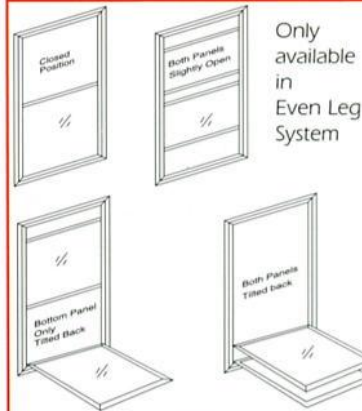

Head Detail

Jamb Section

Even Leg

Incorporating Subframe and Trims

4mm/6mm clear/
toughened or
6.4mm
laminated glass

White finish
as standard

Locking Handle

Pre-painted Surround
Aluminium frame stapled to Surround for extra strength
Pre-drilled for ease/speed of installation
Trims to conceal fixing screws

Horizontal Sliders

Tilt Back Balanced Vertical Slider

Only available in Even Leg System

MK1 Vertical Sliders

Balanced and Non-Balanced

Economy Odd Leg

Prime Window

Hinged Units