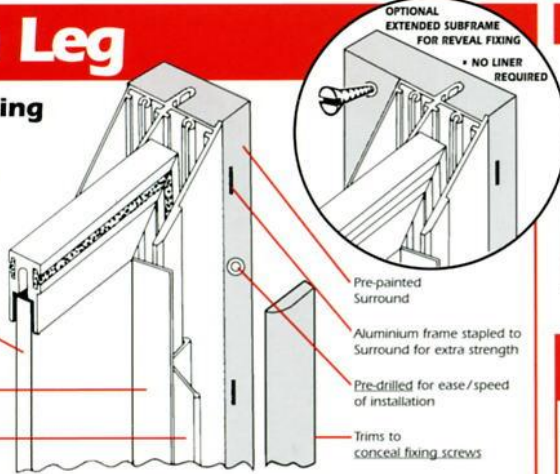

Head Detail

Jamb Section

Even Leg

Incorporating Subframe and Trims

4mm/6mm clear/
toughened or
6.4mm
laminated glass

White finish
as standard

Locking Handle

Pre-painted Surround
Aluminium frame stapled to Surround for extra strength
Pre-drilled for ease/speed of installation
Trims to conceal fixing screws

Horizontal Sliders

Tilt Back Balanced Vertical Slider

Only available in Even Leg System

MK1 Vertical Sliders

Balanced and Non-Balanced

Economy Odd Leg

Prime Window

Hinged Units