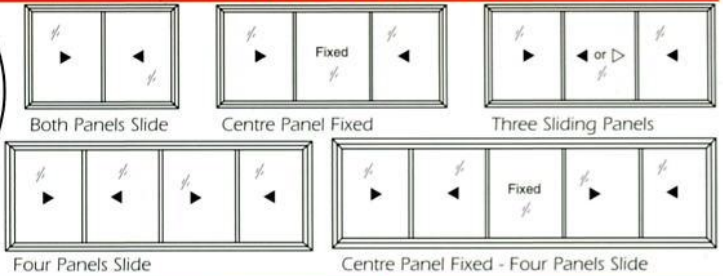

Head Detail

Jamb Section

Even Leg

Incorporating Subframe and Trims

4mm/6mm clear/
toughened or
6.4mm
laminated glass

White finish
as standard

Locking Handle

Pre-painted Surround
Aluminium frame stapled to Surround for extra strength
Pre-drilled for ease/speed of installation
Trims to conceal fixing screws

Horizontal Sliders

Tilt Back Balanced Vertical Slider

Only available in Even Leg System

MK1 Vertical Sliders

Balanced and Non-Balanced

Economy Odd Leg

Prime Window

Hinged Units