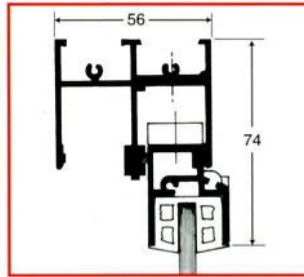

Head Detail

Jamb Section

Even Leg

Incorporating Subframe and Trims

4mm/6mm clear/
toughened or
6.4mm
laminated glass

White finish
as standard

Locking Handle

Pre-painted Surround
Aluminium frame stapled to Surround for extra strength
Pre-drilled for ease/speed of installation
Trims to conceal fixing screws