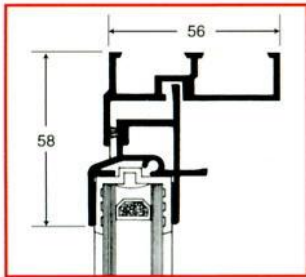

Vertical Sliders

Horizontal Sliders

Head Detail