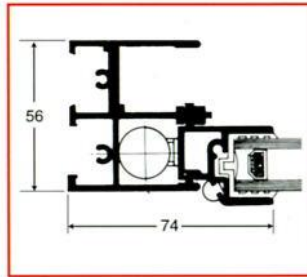

Jamb Section