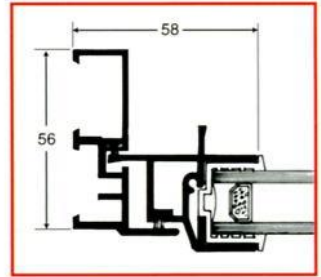

Head Detail

Jamb Section

Even Leg

Incorporating Subframe and Trims

4mm/6mm clear/
toughened or
6.4mm
laminated glass

White finish
as standard

Locking Handle

Pre-painted Surround
Aluminium frame stapled to Surround for extra strength
Pre-drilled for ease/speed of installation
Trims to conceal fixing screws