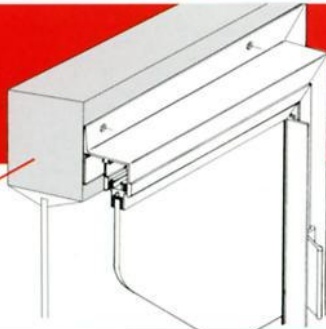

Head Detail

Jamb Section

Even Leg

Incorporating Subframe and Trims

4mm/6mm clear/
toughened or
6.4mm
laminated glass

White finish
as standard

Locking Handle

Pre-painted Surround
Aluminium frame stapled to Surround for extra strength
Pre-drilled for ease/speed of installation
Trims to conceal fixing screws

Horizontal Sliders

Tilt Back Balanced Vertical Slider

Only available in Even Leg System

MK1 Vertical Sliders

Balanced and Non-Balanced

Economy Odd Leg

Prime Window

Hinged Units