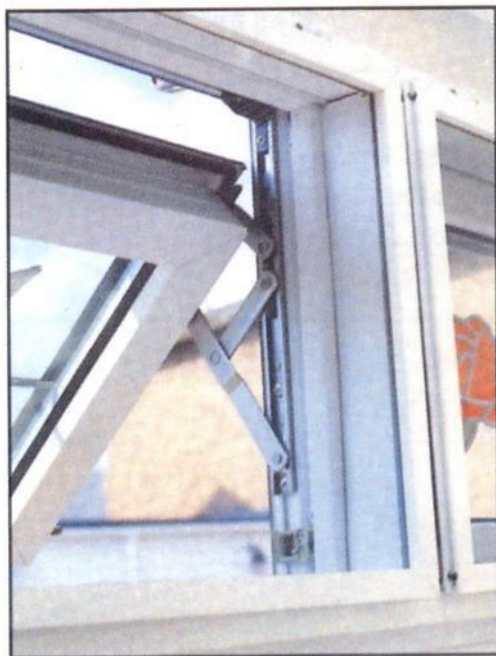

The last thing we want you to notice...

Specifically designed to complement the aesthetic line of existing windows, these attractive flyscreens are easily fitted and just as easily removed for cleaning.

Ideal for keeping out flying insects during the summer and autumn evenings while the fully translucent mesh allows for good ventilation and almost perfect visibility – In fact, you'll hardly notice them.