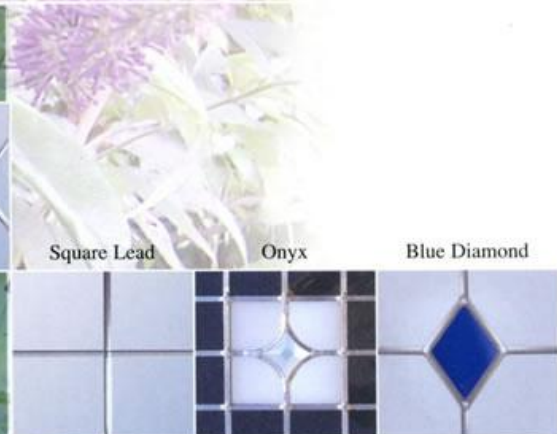

TUSCAN ONE
Coral

TUSCAN ONE
Rose

TUSCAN THREE
External Georgian Bar
(Top only)

TUSCAN THREE
Turquoise

Additional glass designs are shown below. All designs are available incorporating three glass panels with the exception of the Pusan and Pectolite.

Entrance
FORTY FOUR

Square Lead

Glazed

House Number

Diamond Lead

Camarque

CAMARQUE
Solid

CAMARQUE TWO
Rose

CAMARQUE TWO
Red Diamond

CAMARQUE TWO
Zirconia

Vanquish Impala Volante Chimaera

VANQUISH ONE
Glazed

IMPALA ONE
Glazed

VOLANTE ONE
Glazed

CHIMAERA ONE
Glazed

IMPALA
Solid