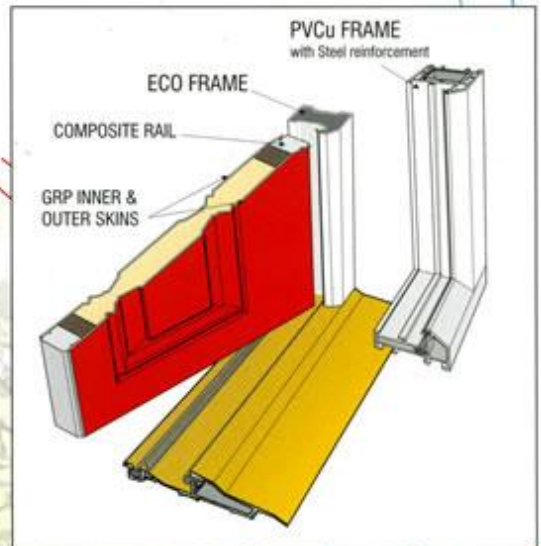

Entrance 44 mm Door Specification

The skins of the 44mm door slab are manufactured from GRP (Glass Reinforced Plastic). They are compression moulded to give a high definition panel design which offers an authentic timber appearance and the thermosetting process means they are unaffected by variations in temperature.

The stiles and rails are of a water resistant composite material and are bonded to the skins.

The insulating core consists of 100% CFC-free polyurethane which provides superior thermal performance and enhances the doors soundproofing.

The finished product is a door panel which is strong, stable, durable, and is indiscernible from wood. When glazed and hung, it has passed the rigours of PAS 23 & PAS 24 and offers the perfect alternative to other products on the market.

PVC-u Frame

Halo System 10, 70mm profile incorporating the Exitex low aluminium threshold and 3 Haven 3D butt hinges, the Winkhaus Trulock featuring 2 hooks, 1 deadbolt and adjustable keeps, Fab & Fix heavy duty handles fitted as standard.

Eco Frame

Specially designed aluminium skinned 70mm profile using recycled material as the core. Incorporating the Exitex low aluminium threshold and 3 butt hinges, the Winkhaus Trulock featuring 2 hooks 1 deadbolt and adjustable keeps, Fab & Fix heavy duty handles fitted as standard.

- GRP internal and external skins
- Water resistant composite door rails
- Through Colour GRP skins
- Glazing cassettes with concealed fixings
- 100% CFC free Polyurethane Core
- Choice of frames
- Choice of thresholds

Ensuring long term stability, product Quality, security and increased choice for the customer