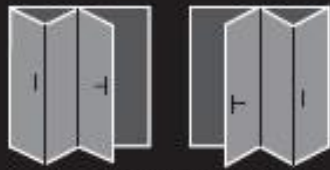

Sliding Folding Doors

Door Arrangement Options (Inward Opening)

**3 Folding Doors
0 Main Opening Sash**